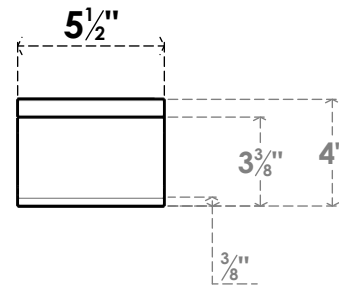

ITEM NUMBER: BRCPC055X34000X04000IMP

5 1/2"W X 34"D X 4"H IMPERIAL ARCHITECTURAL GRADE PVC CLOSED KNEE BRACE

SIDE PROFILE

FRONT PROFILE

ISOMETRIC

EKENA MILLWORK
 2300 WEST MAIN ST.
 CLARKSVILLE, TX 75426
 TOLL FREE: 866-607-0453
 WWW.EKENAMILLWORK.COM