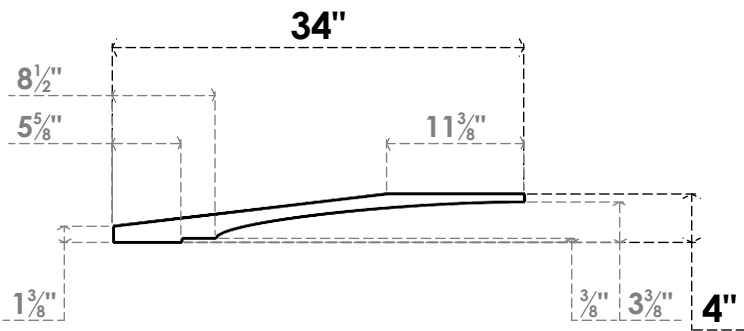

ITEM NUMBER: BRCPC055X34000X04000IMP

5 1/2"W X 34"D X 4"H IMPERIAL ARCHITECTURAL GRADE PVC CLOSED KNEE BRACE

SIDE PROFILE

FRONT PROFILE

ISOMETRIC

EKENA MILLWORK
 2300 WEST MAIN ST.
 CLARKSVILLE, TX 75426
 TOLL FREE: 866-607-0453
 WWW.EKENAMILLWORK.COM