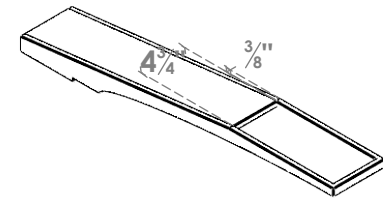

ITEM NUMBER: BRCPC055X34000X04000IMP

5 1/2"W X 34"D X 4"H IMPERIAL ARCHITECTURAL GRADE PVC CLOSED KNEE BRACE

SIDE PROFILE

FRONT PROFILE

ISOMETRIC

EKENA MILLWORK
 2300 WEST MAIN ST.
 CLARKSVILLE, TX 75426
 TOLL FREE: 866-607-0453
 WWW.EKENAMILLWORK.COM